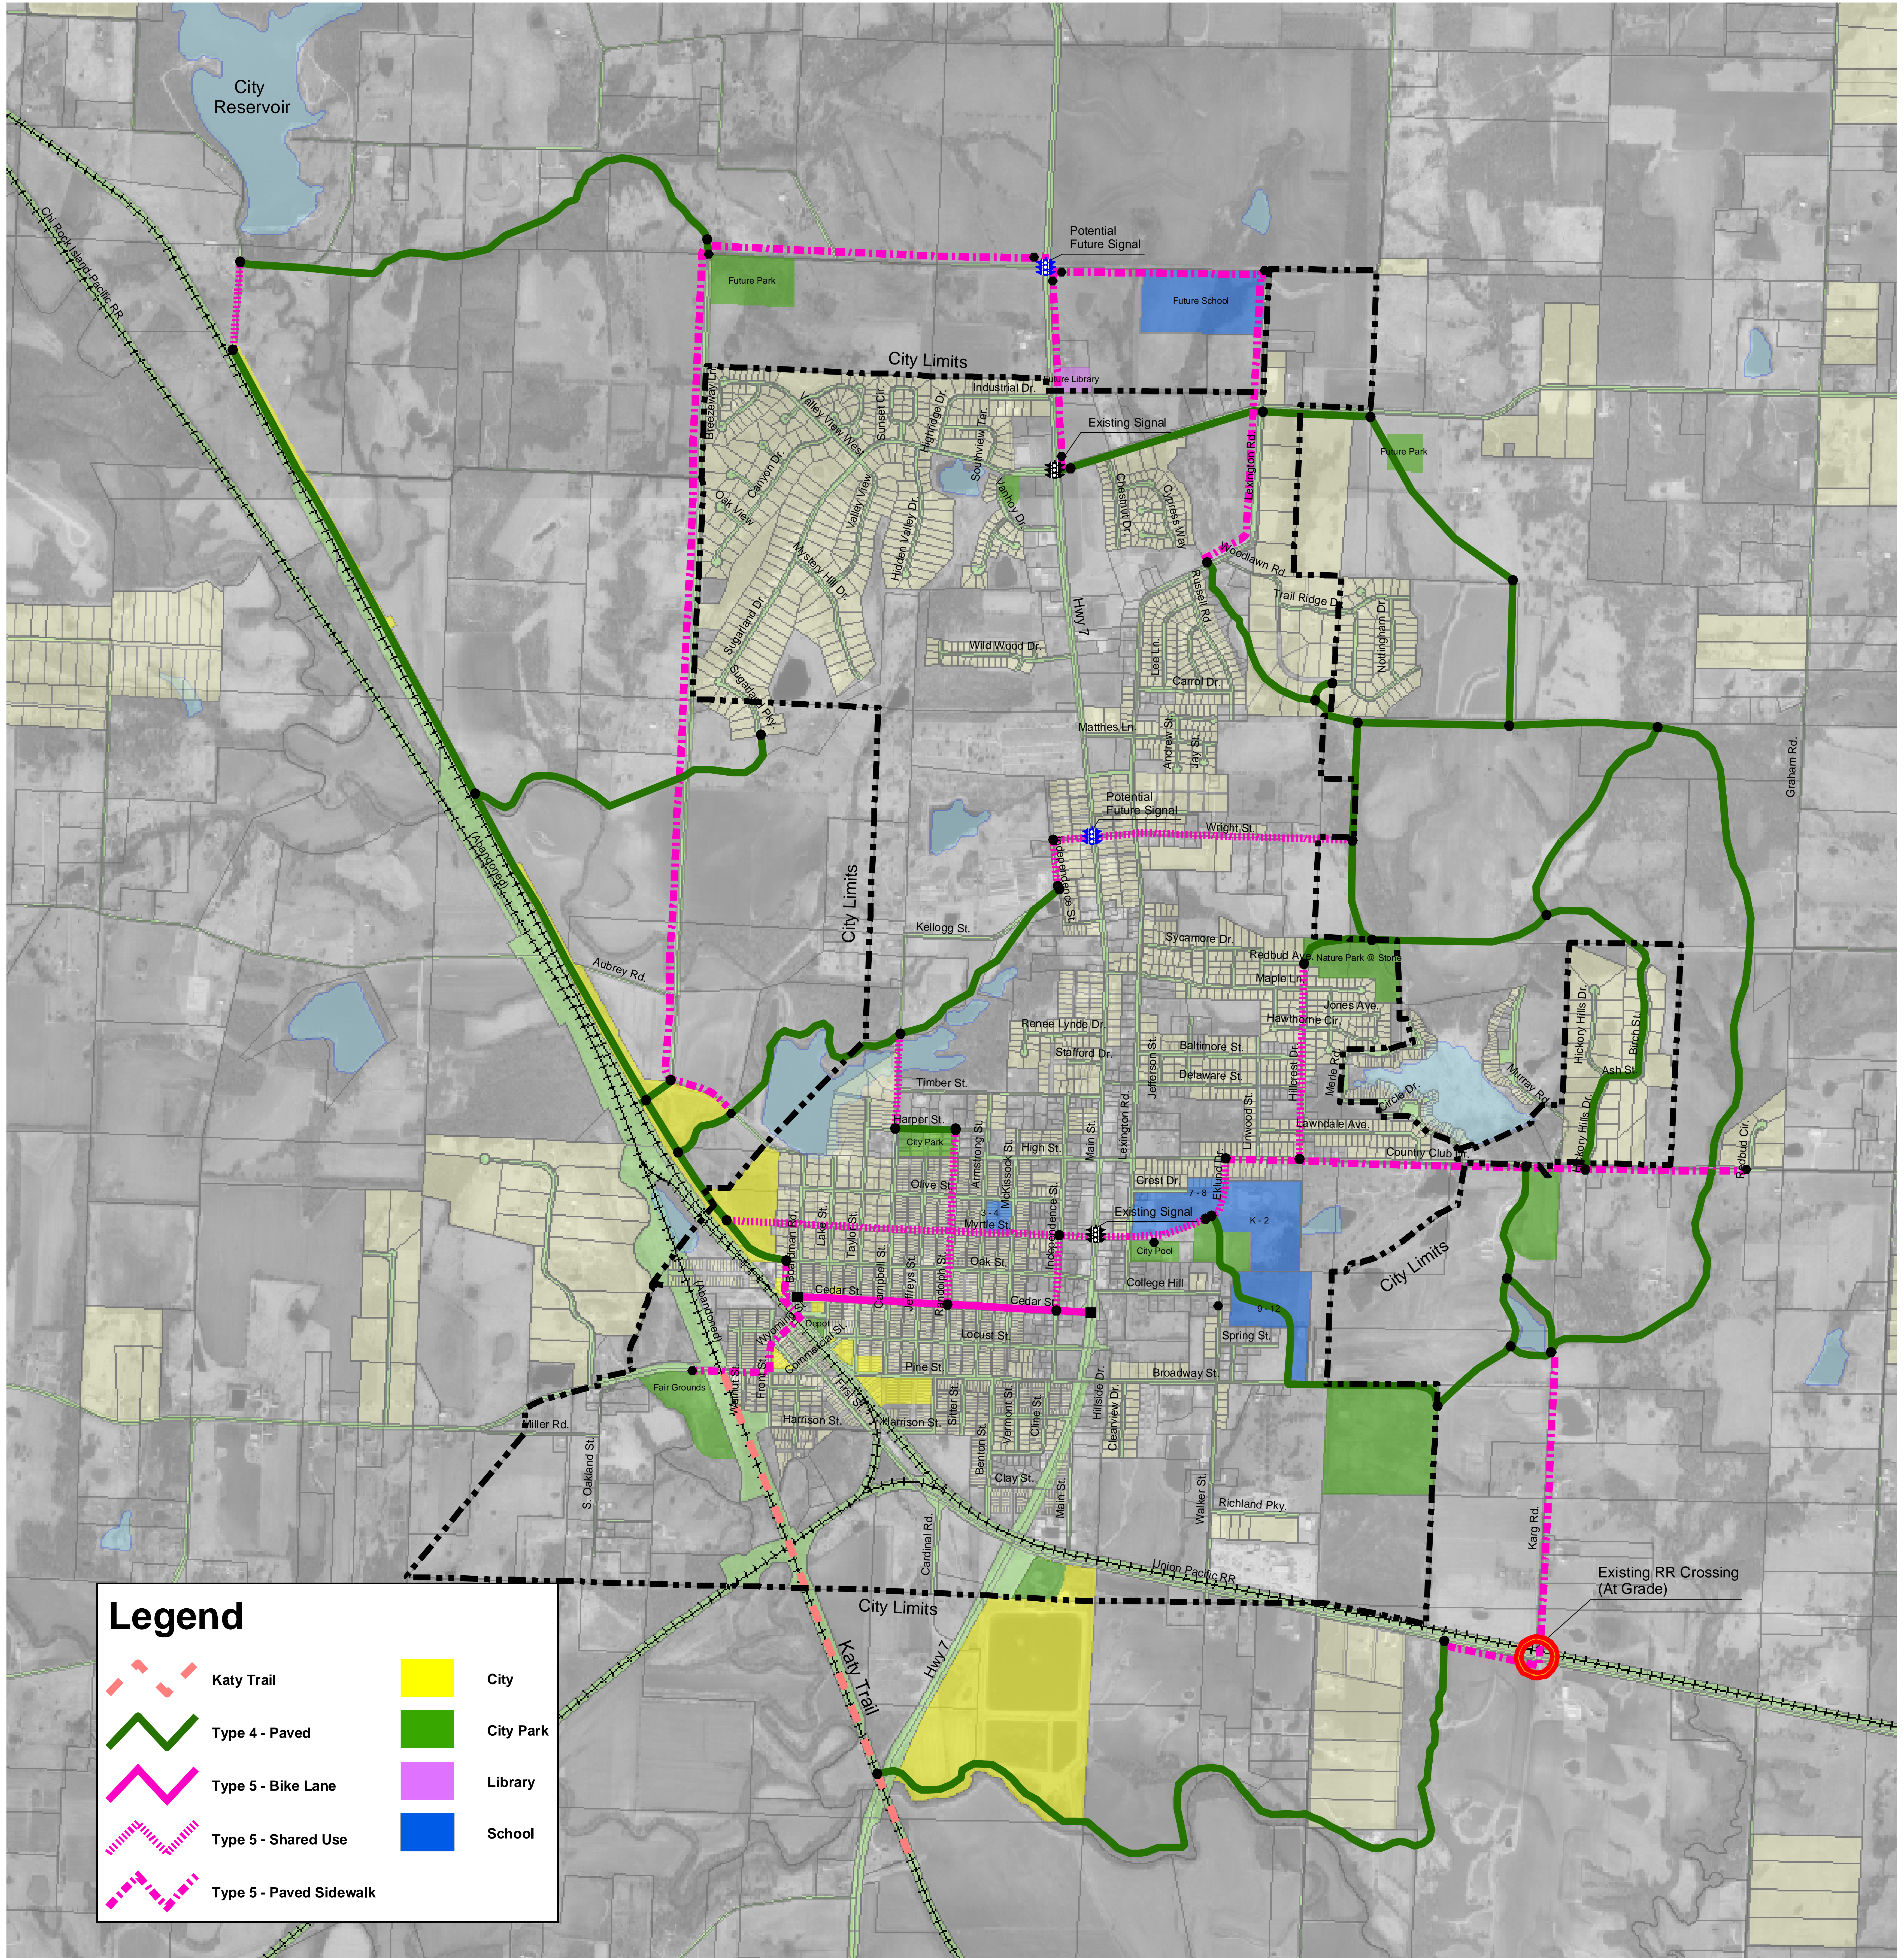

# bicycle and pedestrian master plan pleasant hill, missouri

April 25, 2005

0 6,000 12,000 24,000 Feet