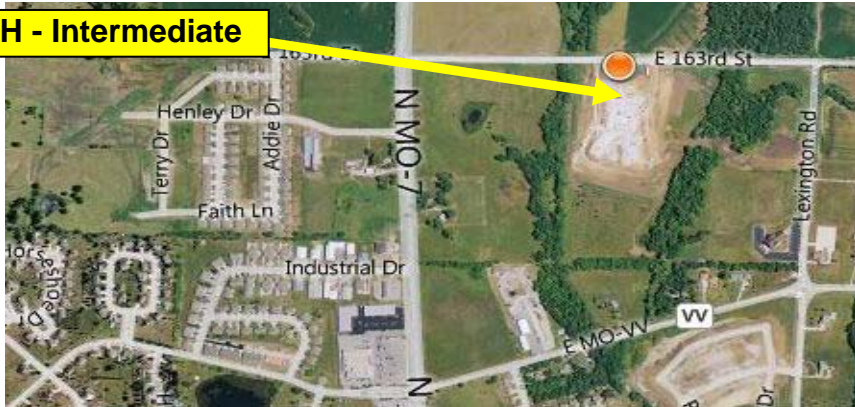

Pleasant Hill
Basketball
Locations

Pleasant Hill Intermediate Gym
1204 East 163rd St.

Take MO-58 East.
Right on 291/MO-58
Left on MO-58
Stay straight to go onto East Commercial St.
Turn Left onto South Lake St.
Take second right onto Cedar St.
Take Cedar St. to 7 Hwy/Main St.
Turn Left onto North 7 Hwy/Main St.
Go all the way through town
Turn right onto East 163rd St.
1204 East 163rd St. will be on your right

PH - Intermediate

Pleasant Hill Elementary Gym
327 North McKissock

Take MO-58 East.
Right on 291/MO-58
Left on MO-58
Stay straight to go onto East Commercial St.
Turn Left onto South Lake St.
Take second right onto Cedar St.
Turn Left onto N. McKissock St.
327 N. McKissock will be on your left

PH - Elementary Gym

PH - Middle School

Pleasant Hill Middle School Gym
1301 Myrtle

Take MO-58 East.
Right on 291/MO-58
Left on MO-58
Stay straight to go onto East Commercial St.
Turn Left onto South Lake St.
Take second right onto Cedar St.
Take Cedar St. to 7 Hwy/Main St.
Turn Left onto North 7 Hwy/Main St.
Turn right onto Myrtle.
1301 Myrtle will be on your left at top of hill